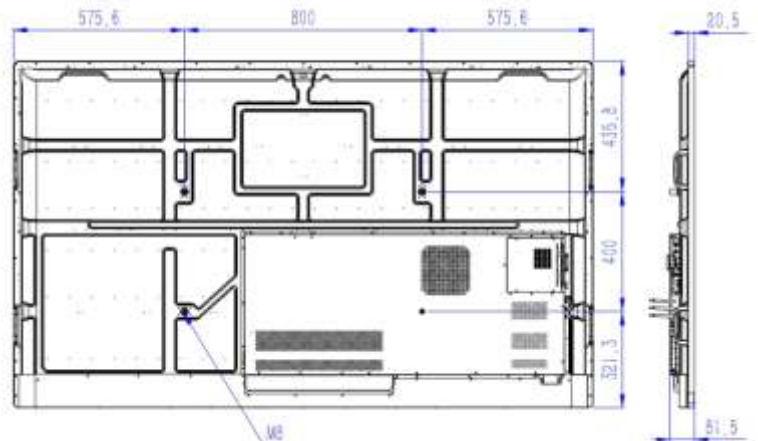

86 inch (8GB/128 GB)

Connoi ® 86" Interactive Flat Panel Display-CGT86

FEATURES

- Perfect 4K resolution.
- Zero bonding technology for the natural writing experience.
- Front audio stereophonic speaker.
- Industrial grade aluminum frame.
- Multiple signal input HDMI, SPDIF, RS232, AV I/O, Earphone.
- Infrared touch technology for a rich writing experience.
- Password Lock protected.
- 450 cd/m² (±5%) high brightness.
- built-in Android 14 OS, and Windows OS optional.
- 4mm protect glass and anti-scratch.
- 20 points touch, 5ms response.
- With Built-In HDMI OUT slot.

	<ul style="list-style-type: none"> • Setting Parameters, Install/Uninstall APK, Upgrade firmware, etc)
	<ul style="list-style-type: none"> • Running log
	<ul style="list-style-type: none"> • Group management
PHYSICAL SPECIFICATIONS	
Handel	4
Panel Net Weight (Kg)	72
Packed Weight (Kg)	87
Panel Dimensions (W x H x D)mm	1951.2 x 1157.1 x 81.5
Packed Dimensions (W x H x D)mm	2060 x 185 x 1290
VESA Mount Point mm	800 x 400
POWER	
Power Requirements	100V ~ 240V AC, 50/60HZ
Energy star power Consumption	310W
Power Consumption (Standby)	0.5W
Ultra-Quiet Fanless Design	Yes
ENVIRONMENTAL	
Operating Temperature	0°C to 40°C (32°F to 104°F)
Storage Temperature	-15° to 55°C (-5°F to 131°F)
Operating Humidity	20% to 80% non-condensing humidity
Storage Humidity	20% to 90% non-condensing humidity
PACKED CONTENTS	
Kit	1 x IFPD Panel, 1 x Remote Controller, 1 x Wall Mount Bracket, 2 x Stylus, 1 x Power Cable, 3 x Antenna.
TECHNICAL DRAWINGS	