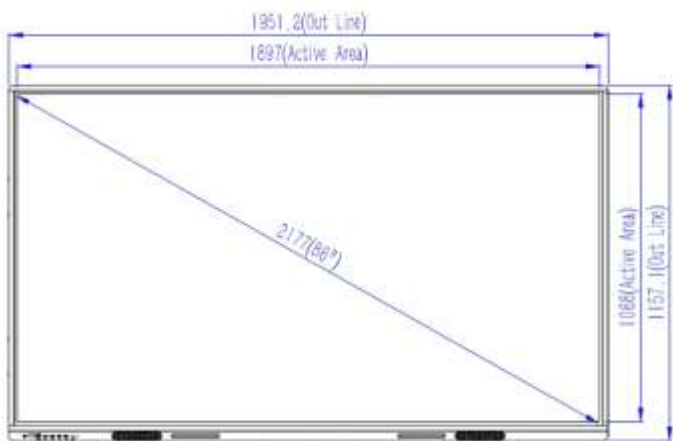

• Setting Parameters, Install/Uninstall APK, Upgrade firmware, etc)
	• Running log
	• Group management
PHYSICAL SPECIFICATIONS	
Handel	4
Panel Net Weight (Kg)	72
Packed Weight (Kg)	87
Panel Dimensions (W x H x D)mm	1951.2 x 1157.1 x 81.5
Packed Dimensions (W x H x D)mm	2060 x 185 x 1290
VESA Mount Point mm	800 x 400
POWER	
Power Requirements	100V ~ 240V AC, 50/60HZ
Energy star power Consumption	310W
Power Consumption (Standby)	0.5W
Ultra-Quiet Fanless Design	Yes
ENVIRONMENTAL	
Operating Temperature	0°C to 40°C (32°F to 104°F)
Storage Temperature	-15° to 55°C (-5°F to 131°F)
Operating Humidity	20% to 80% non-condensing humidity
Storage Humidity	20% to 90% non-condensing humidity
PACKED CONTENTS	
Kit	1 x IFPD Panel, 1 x Remote Controller, 1 x Wall Mount Bracket, 2 x Stylus, 1 x Power Cable, 3 x Antenna.
TECHNICAL DRAWINGS	

(Unit : mm)

* Note: Product specifications are subject to change without prior notice.